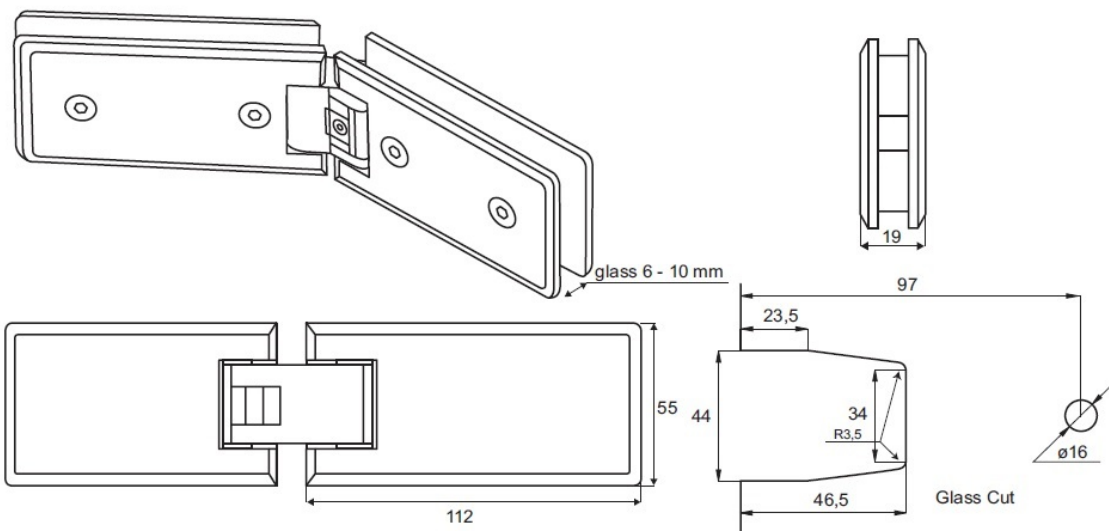

PRODUCT SHEET

Description:

Shower Hinge "Linz", 135DG,Alu-Look,Glass/Glass,6-10mm Glass Thickness,W/Angle Adjustment Function & 25DG Return, Function, Brass Material, Rectangular Shape W/Chamfered, Edges

Item number:

15.23.852-0

Units	Box	Carton	HS Code	Barcode
Pcs.		10	8302100090	 5704866060165

SISO A/S

Mileparken 11
DK-2740 Skovlunde
Denmark
VAT: DK 24786013

Phone +45 45 830 900

www.siso.dk
siso@siso.dk

Danske Bank
Nytorv Branch
Copenhagen
SWIFT: DABADKKK

Account no.
4180 3112 112936
IBAN Account
DK7230003112112936